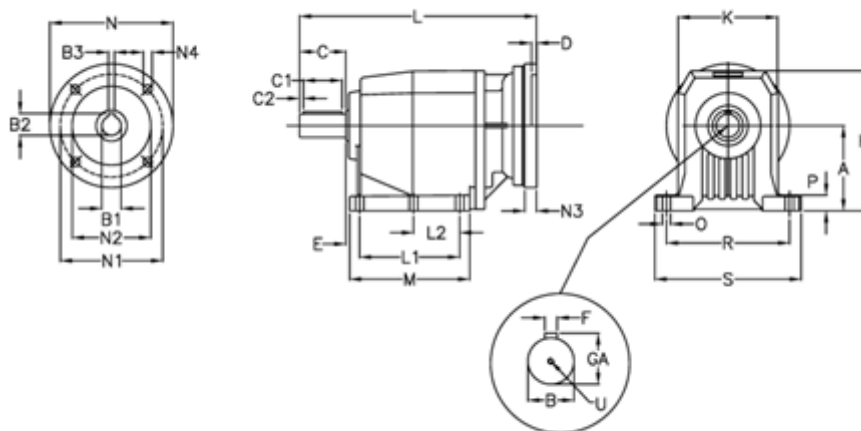

Article number: 40600708821235
 Description: Helical gearbox
 C703P-88,2-P90B5

Measures

A = 210	D = 4.0	L2 = 0.0	P = 30
B = 60	E = 25	M = 222.0	R = 300
B1 = 24	F = 18	N = 200	S = 350
B2 = 27.3	GA = 64.0	N1 = 165	U = M20x42
B3 = 8	H = 349	N2 = 130	
C = 120	K = 262	N3 = 0	
C1 = 90	L = 473.0	N4 = M10x12	
C2 = 15	L1 = 165.0	O = 22	